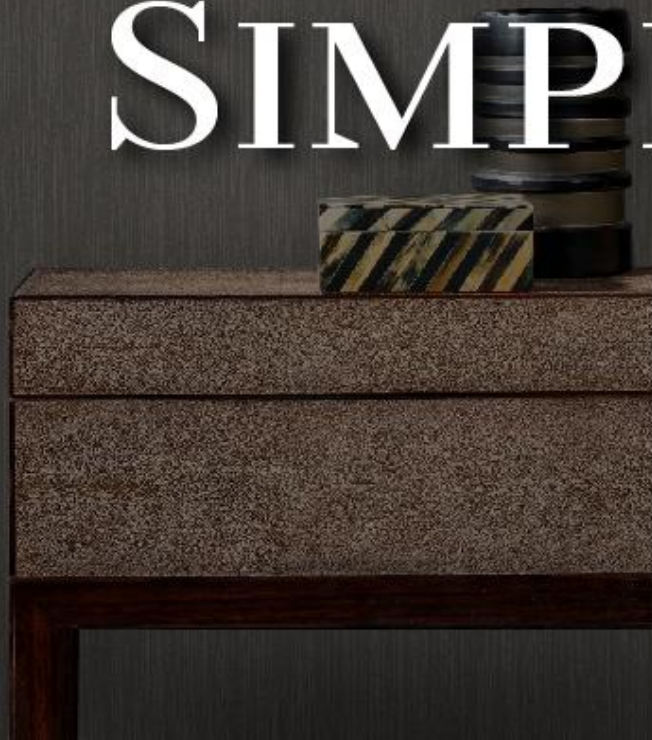

·AURA·

SIMPLY THE BEST

A modern interior scene featuring a large circular mirror reflecting a lamp and a patterned wall. The mirror is positioned on the left side of the frame, reflecting a lamp with a dark, conical shade. The wall behind the mirror has a repeating geometric pattern. To the right, there are vertical blinds. In the foreground, a portion of a light-colored sofa with pillows is visible.

BAT1504053

A lighter gray, textured surface, similar to the one on the left but with a slightly different shade and texture. It also has a fine, uniform weave.

BAT1504055

A rectangular panel with a light gray, vertically-oriented ribbed texture. The texture consists of fine, parallel lines that create a subtle, tactile appearance. The color is a uniform, muted light gray.