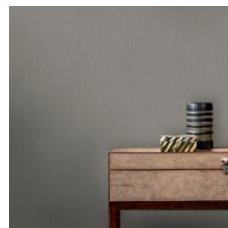

·AURA·

SIMPLY THE BEST

A modern interior scene featuring a large circular mirror reflecting a lamp and a patterned wall. The mirror is positioned on the left side of the frame, reflecting a lamp with a dark, conical shade. The wall behind the mirror has a repeating geometric pattern. To the right, there are vertical blinds. In the foreground, a portion of a light-colored sofa with pillows is visible.

BAT1504053

A lighter gray, textured surface, similar to the one on the left but with a slightly different shade and texture. It also has a fine, uniform weave.

BAT1504055

A rectangular panel with a light gray, vertically-oriented ribbed texture. The texture consists of fine, parallel lines that create a subtle, tactile appearance. The color is a uniform, muted light gray.

BAT1504062

A rectangular panel with a dark gray, vertically-oriented ribbed texture. The texture is similar to the one on the left, consisting of fine, parallel lines, but the overall color is a much darker, charcoal gray.

BAT1504063

BAT1504064

BAT1504065

BAT1504068

BAT1504069

Дизайны

Румшоты