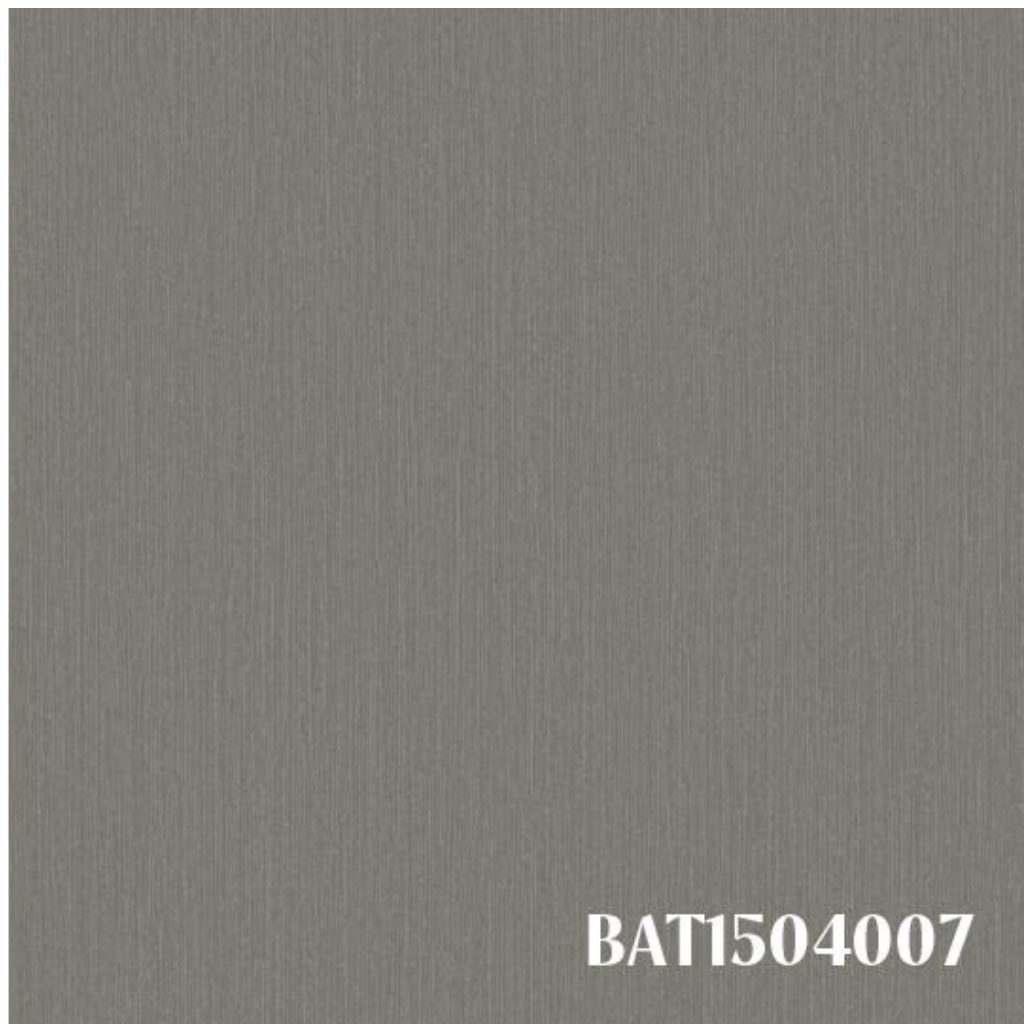

·AURA·

SIMPLY THE BEST

A modern interior scene featuring a large circular mirror reflecting a lamp and a patterned wall. The mirror is positioned on the left side of the frame, reflecting a lamp with a dark, conical shade. The wall behind the mirror has a repeating geometric pattern. To the right, there are vertical blinds. In the foreground, a portion of a light-colored sofa with pillows is visible.

A dark blue, vertically ribbed textured surface.

BAT1504009

A light gray, vertically ribbed textured surface.

BAT1504019

A dark grey, vertically ribbed textured surface.

BAT1504021

A light grey, vertically ribbed textured surface.

BAT1504053

A lighter gray, textured surface, similar to the one on the left but with a slightly different shade and texture. It also has a fine, uniform weave.

BAT1504055

A rectangular panel with a light gray, vertically-oriented ribbed texture. The texture consists of fine, parallel lines that create a subtle, tactile appearance. The color is a uniform, muted light gray.

BAT1504062

A rectangular panel with a dark gray, vertically-oriented ribbed texture. The texture is similar to the one on the left, consisting of fine, parallel lines, but the overall color is a much darker, charcoal gray.