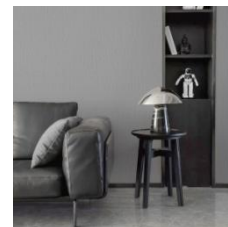

·AURA·

SIMPLY THE BEST

A modern interior scene featuring a large circular mirror reflecting a lamp and a patterned wall. The mirror is positioned on the left side of the frame, reflecting a lamp with a dark, conical shade. The wall behind the mirror has a repeating geometric pattern. To the right, there are vertical blinds. In the foreground, a portion of a light-colored sofa with pillows is visible.

BAT1504063

BAT1504064

BAT1504065

BAT1504068

BAT1504069

Дизайны

Румшоты