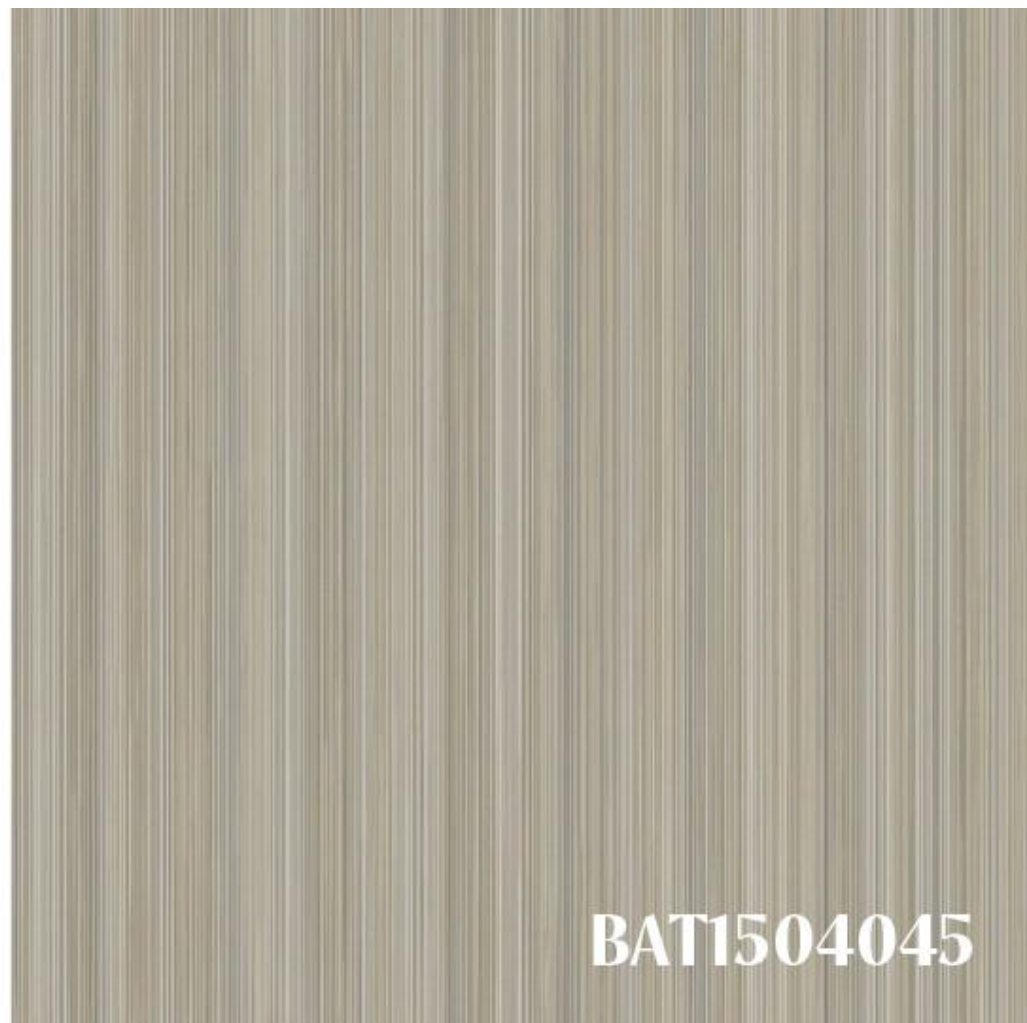

A dark blue, vertically ribbed textured surface.

BAT1504009

A light gray, vertically ribbed textured surface.

BAT1504019

A dark grey, vertically ribbed textured surface.

BAT1504021

A light grey, vertically ribbed textured surface.

BAT1504022

BAT1504029

BAT1504033

BAT1504035

BAT1504042

BAT1504047

BAT1504050

A dark gray, textured surface, possibly a book cover or endpaper, with a fine, uniform weave. The texture is consistent across the entire surface.

BAT1504053

A lighter gray, textured surface, similar to the one on the left but with a slightly different shade and texture. It also has a fine, uniform weave.

BAT1504055

A rectangular panel with a light gray, vertically-oriented ribbed texture. The texture consists of fine, parallel lines that create a subtle, tactile appearance. The color is a uniform, muted light gray.

BAT1504062

A rectangular panel with a dark gray, vertically-oriented ribbed texture. The texture is similar to the one on the left, consisting of fine, parallel lines, but the overall color is a much darker, charcoal gray.