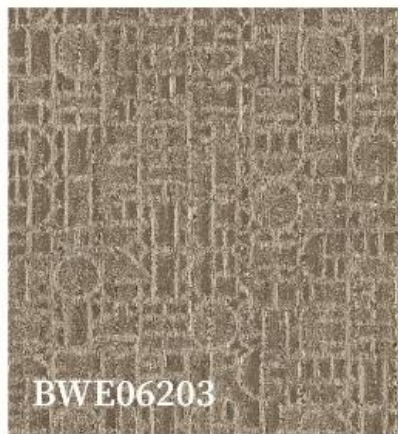

A decorative interior scene featuring a copper-colored lamp on a dark desk against a wall with intricate, dark floral wallpaper. A horizontal banner with a grey, textured background is overlaid across the middle of the image, containing the text "EVOLUTION 6" in a white, serif font. The right side of the image is partially obscured by a white, curved shape.

BWE06601

BWE06602

BWE06603

ДИЗАЙНЫ

РУМШОТЫ