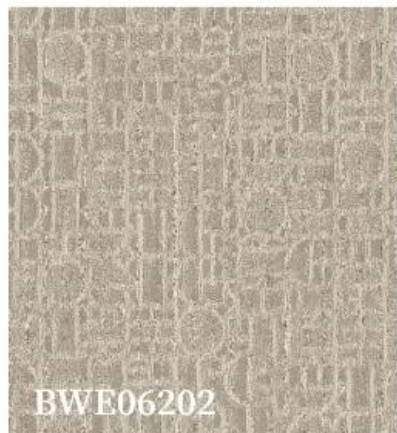

A decorative interior scene featuring a copper-colored lamp on a dark desk against a wall with intricate, dark floral wallpaper. A horizontal banner with a grey, textured background is overlaid across the middle of the image, containing the text "EVOLUTION 6" in a white, serif font. The right side of the image is partially obscured by a white, curved shape.

BWE06601

BWE06602

BWE06603

ДИЗАЙНЫ

РУМШОТЫ