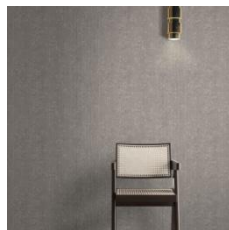

A decorative interior scene featuring a copper-colored lamp on a dark desk against a wall with intricate, dark floral wallpaper. A horizontal banner with a grey, textured background is overlaid across the middle of the image, containing the text "EVOLUTION 6" in a white, serif font. The right side of the image is partially obscured by a white, curved shape.

BWE06601

BWE06602

BWE06603

ДИЗАЙНЫ

РУМШОТЫ