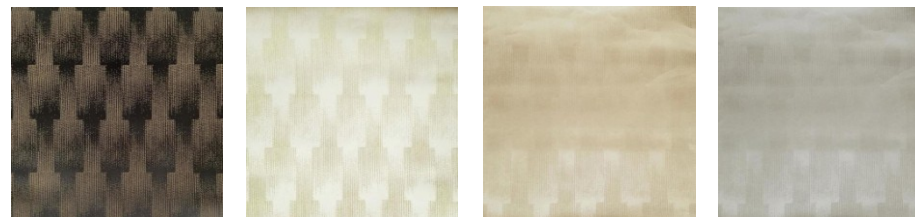

The York logo is displayed in white, serif capital letters on a dark brown, downward-pointing arrow-shaped background. The background of the entire page features a repeating pattern of dark, textured squares on a lighter background, creating a 3D effect.

YORK

FLAPPER

Каждое полотно - это произведение искусства, сочетающее в себе роскошь, чувство стиля и уникальность.

Удивительный переход от яркого насыщенного основного цвета до полутона создаёт эффект выгорания, что достигается с помощью стекляруса.

Размер:
0,68 x 8,20 м.

Основа:
Флизелин

Техника печати:
Glass Beads